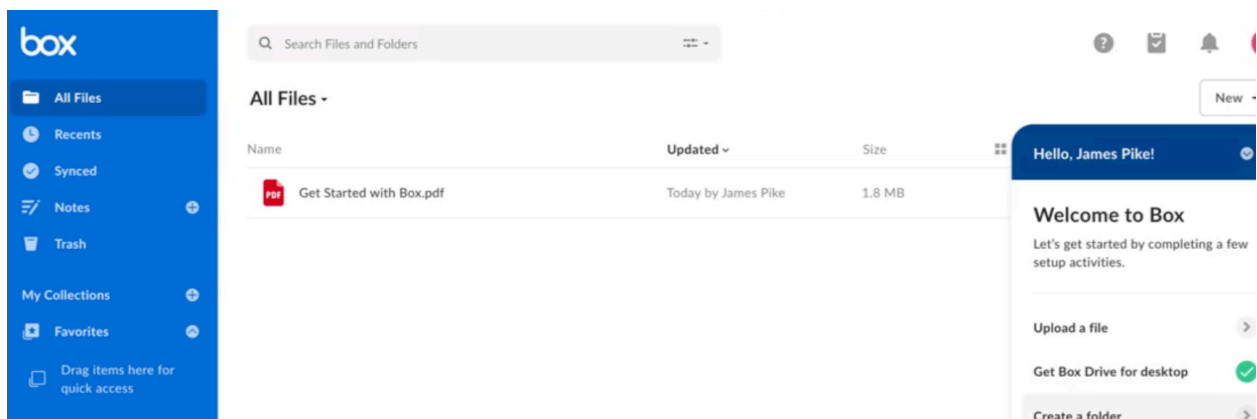

4. If you have difficulty logging into box.com contact the IT Help Desk.