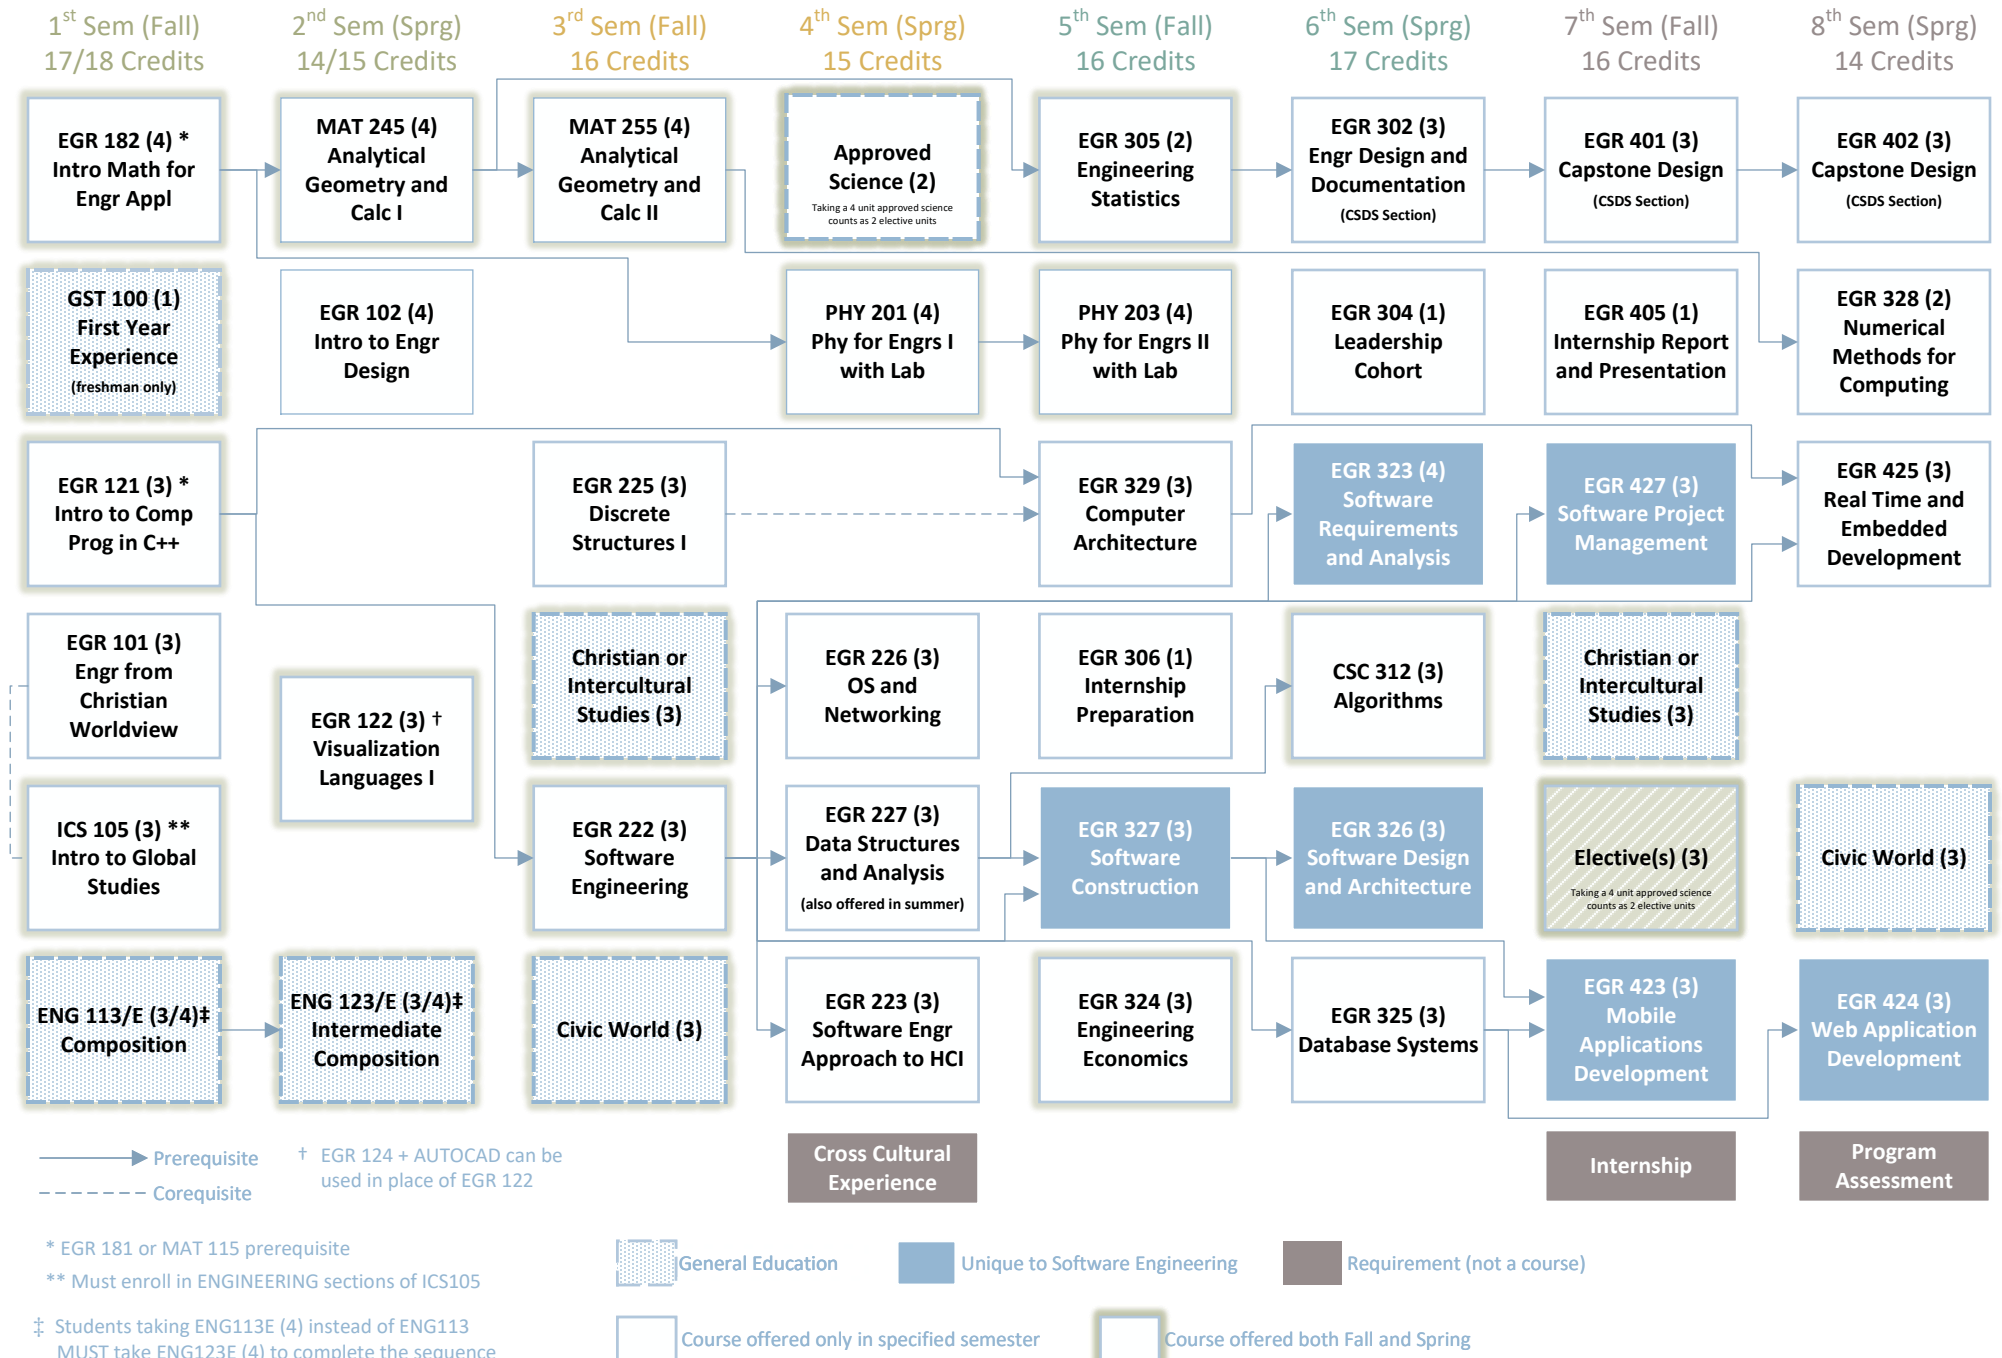

Bachelor of Science in Software Engineering Course Flow Chart – 2022/2023 Catalog (124 Units)

v1.02 18 May 2022

Note 1: You need a total of 124 units to graduate. Taking a 4 unit approved science (lecture + lab) counts as 2 elective units.

Note 2: If you have room for taking additional courses in a semester, please consider the numerous minors and graduate programs offered by the College of Engineering. Please consult with your advisor for detailed course planning, pre-requisites, and course authorization issues. The list of minors and graduate programs can be found at the COE website.