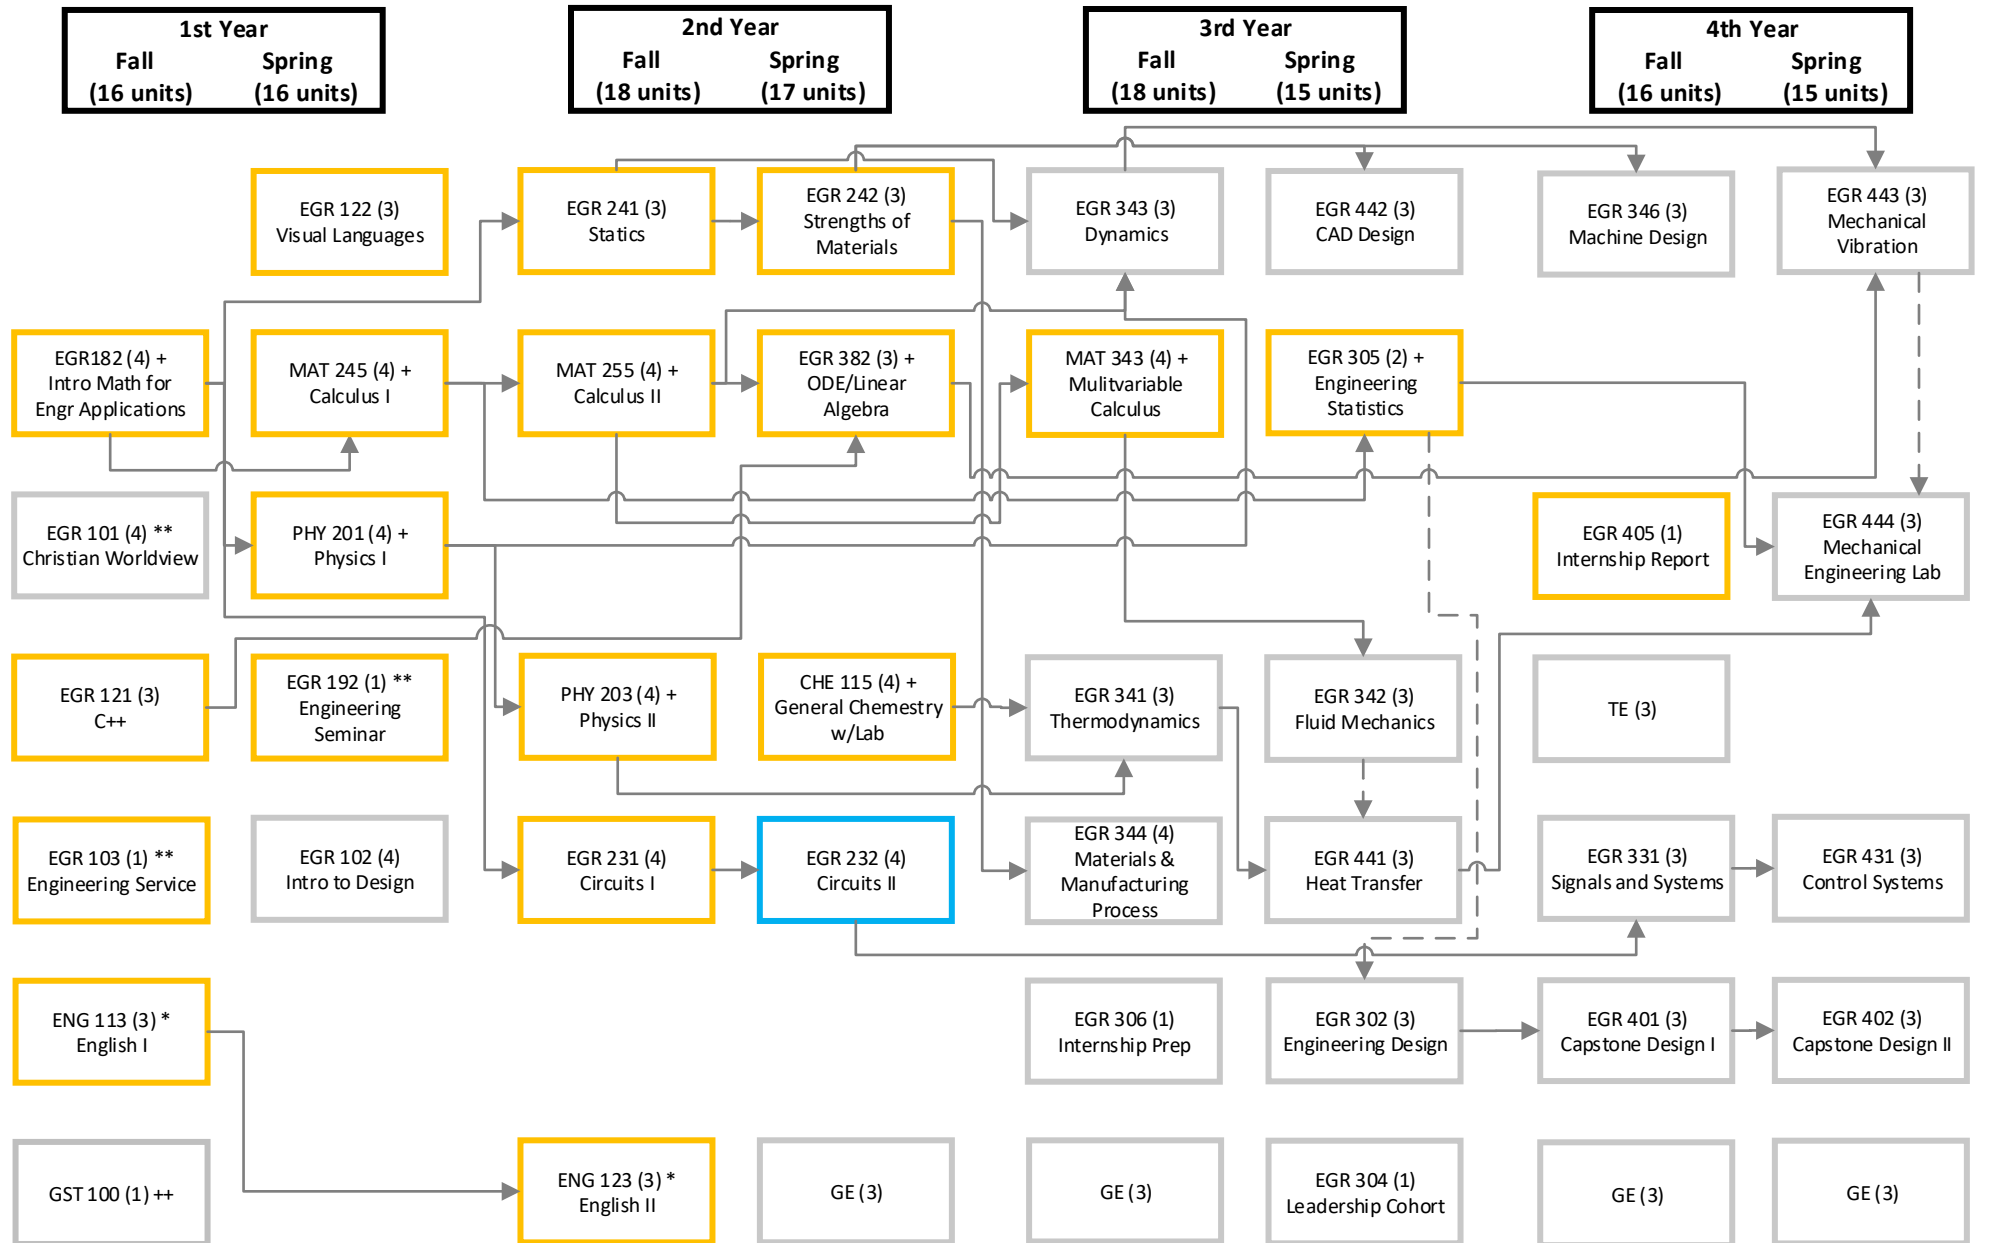

# Bachelor of Science in Mechanical Engineering Course Flow Chart - 2021/2022 Catalog (131 Units)

v1.5

\* Students taking ENG113E (4) instead of ENG113 must take ENG123E (4) to complete the sequence

\*\* Junior/Senior transfer students will complete EGR301, EGR303, and EGR392; all other students will complete EGR101, EGR103, and EGR192

+ These courses fulfill the 30 unit Math and Science requirement

++ In-coming Freshman only

4 GE courses include 2 Christian Studies (CST/ICS) and 2 from two of the three categories of History, Political Science or WLD161; note that the cross cultural experience may be fulfilled from the ICS category in Christian Studies and an additional essay.

Summer Internship

☐ Course only offered during this term

☐ Course offered Fall/Spring

☐ Course offered Spring/Summer