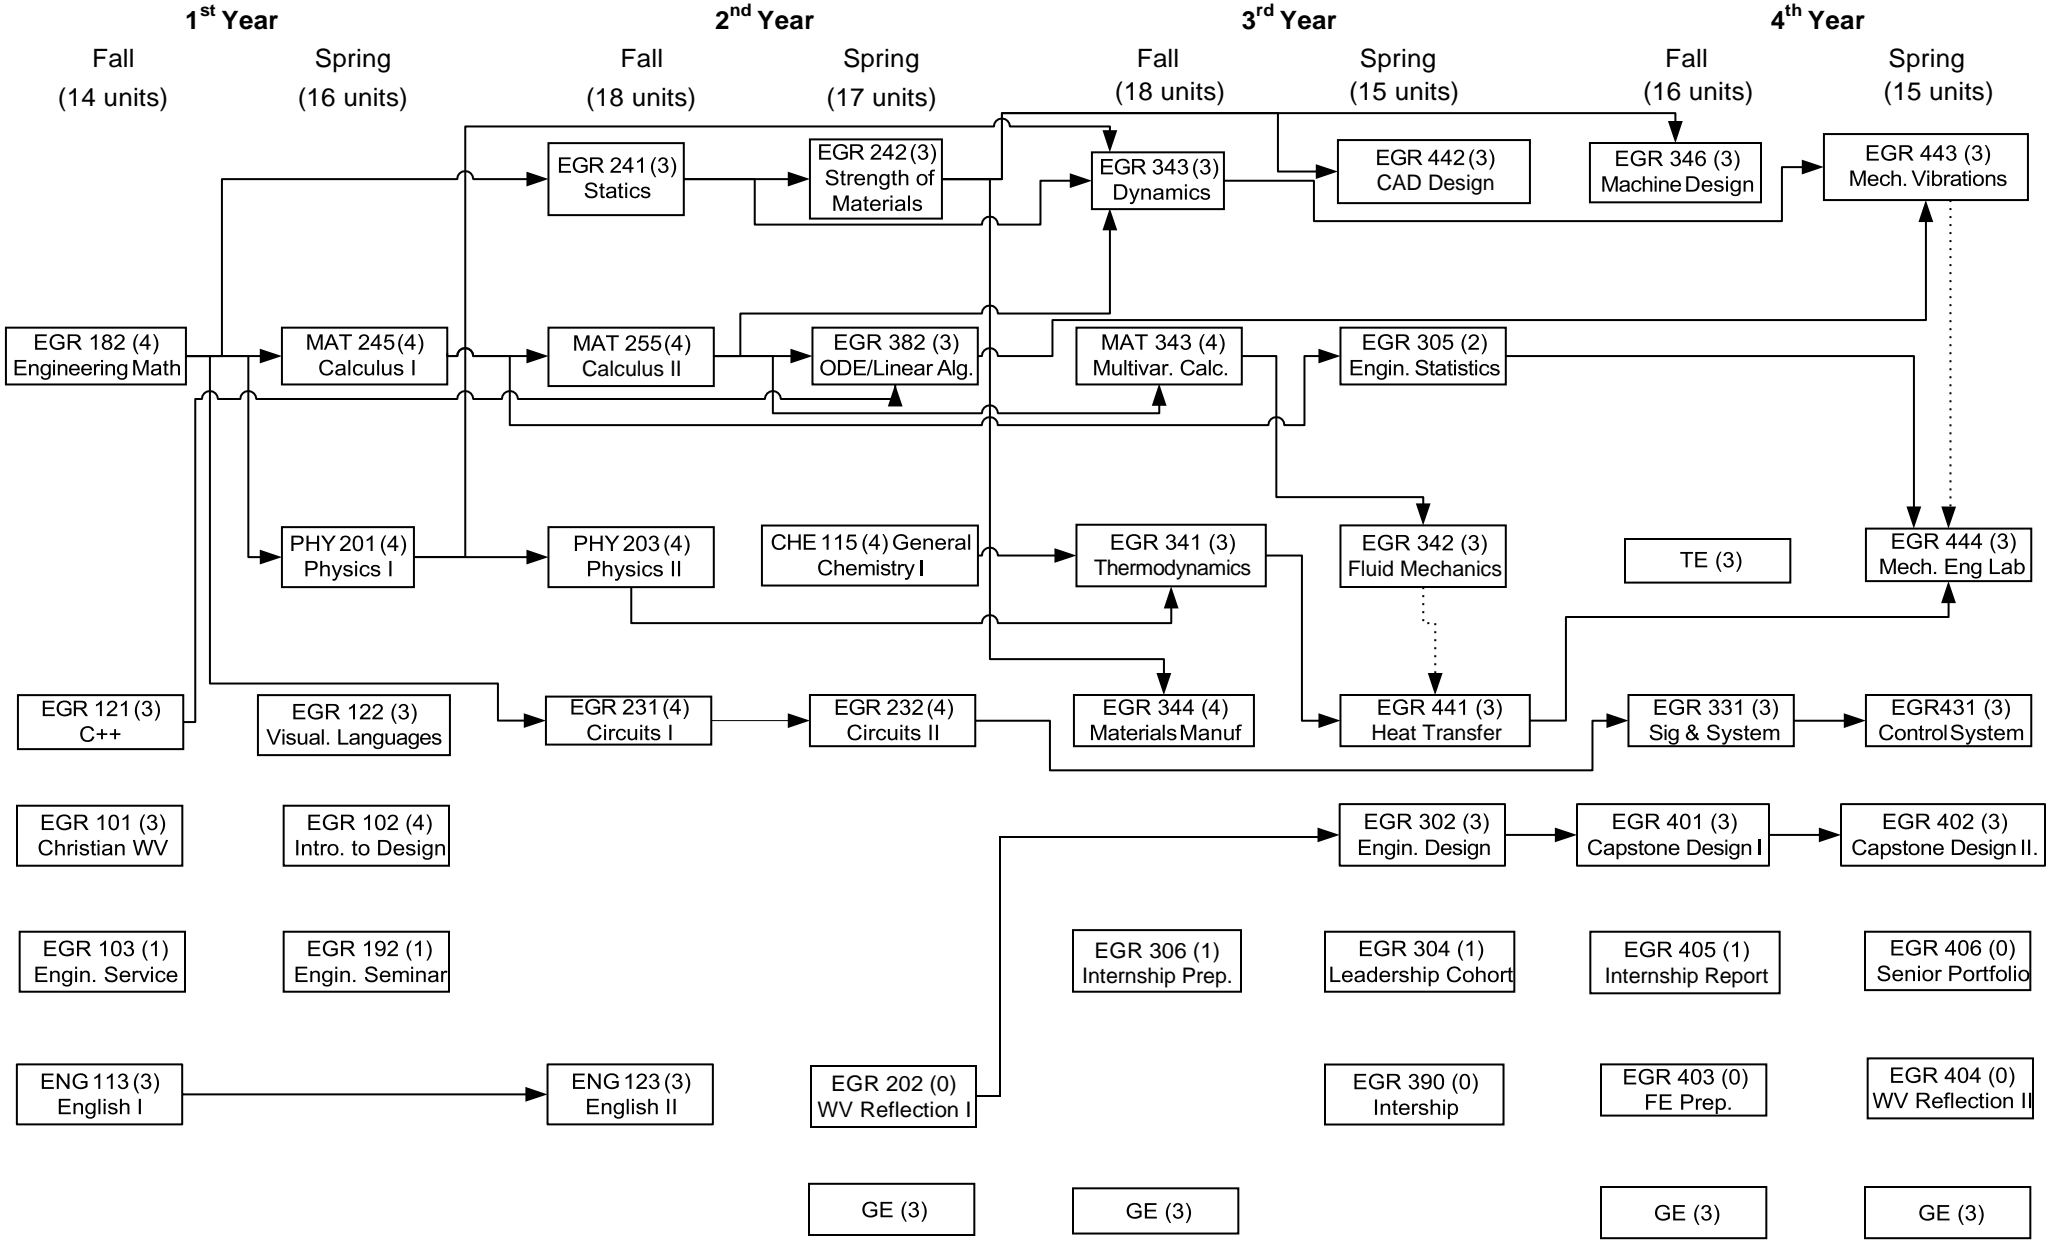

CBU College of Engineering Mechanical Engineering Curriculum Flowchart (Rev. 11, Aug. 2018, New GE)

4 GEs: 2 Christian Studies (CST/ICS), 2 from two of the three categories of History, Political Science, and WLD161.

Cross-Culture Experience plan: _____

Note: if you have room for taking additional courses in a semester, please consider the numerous minors and graduate programs offered at College of Engineering. Please consult with your advisor for detail course planning, prerequisites, and course authorization issues. The list of minors and graduate programs can be found at: <http://www.calbaptist.edu/academics/schools-colleges/college-engineering/programs/>