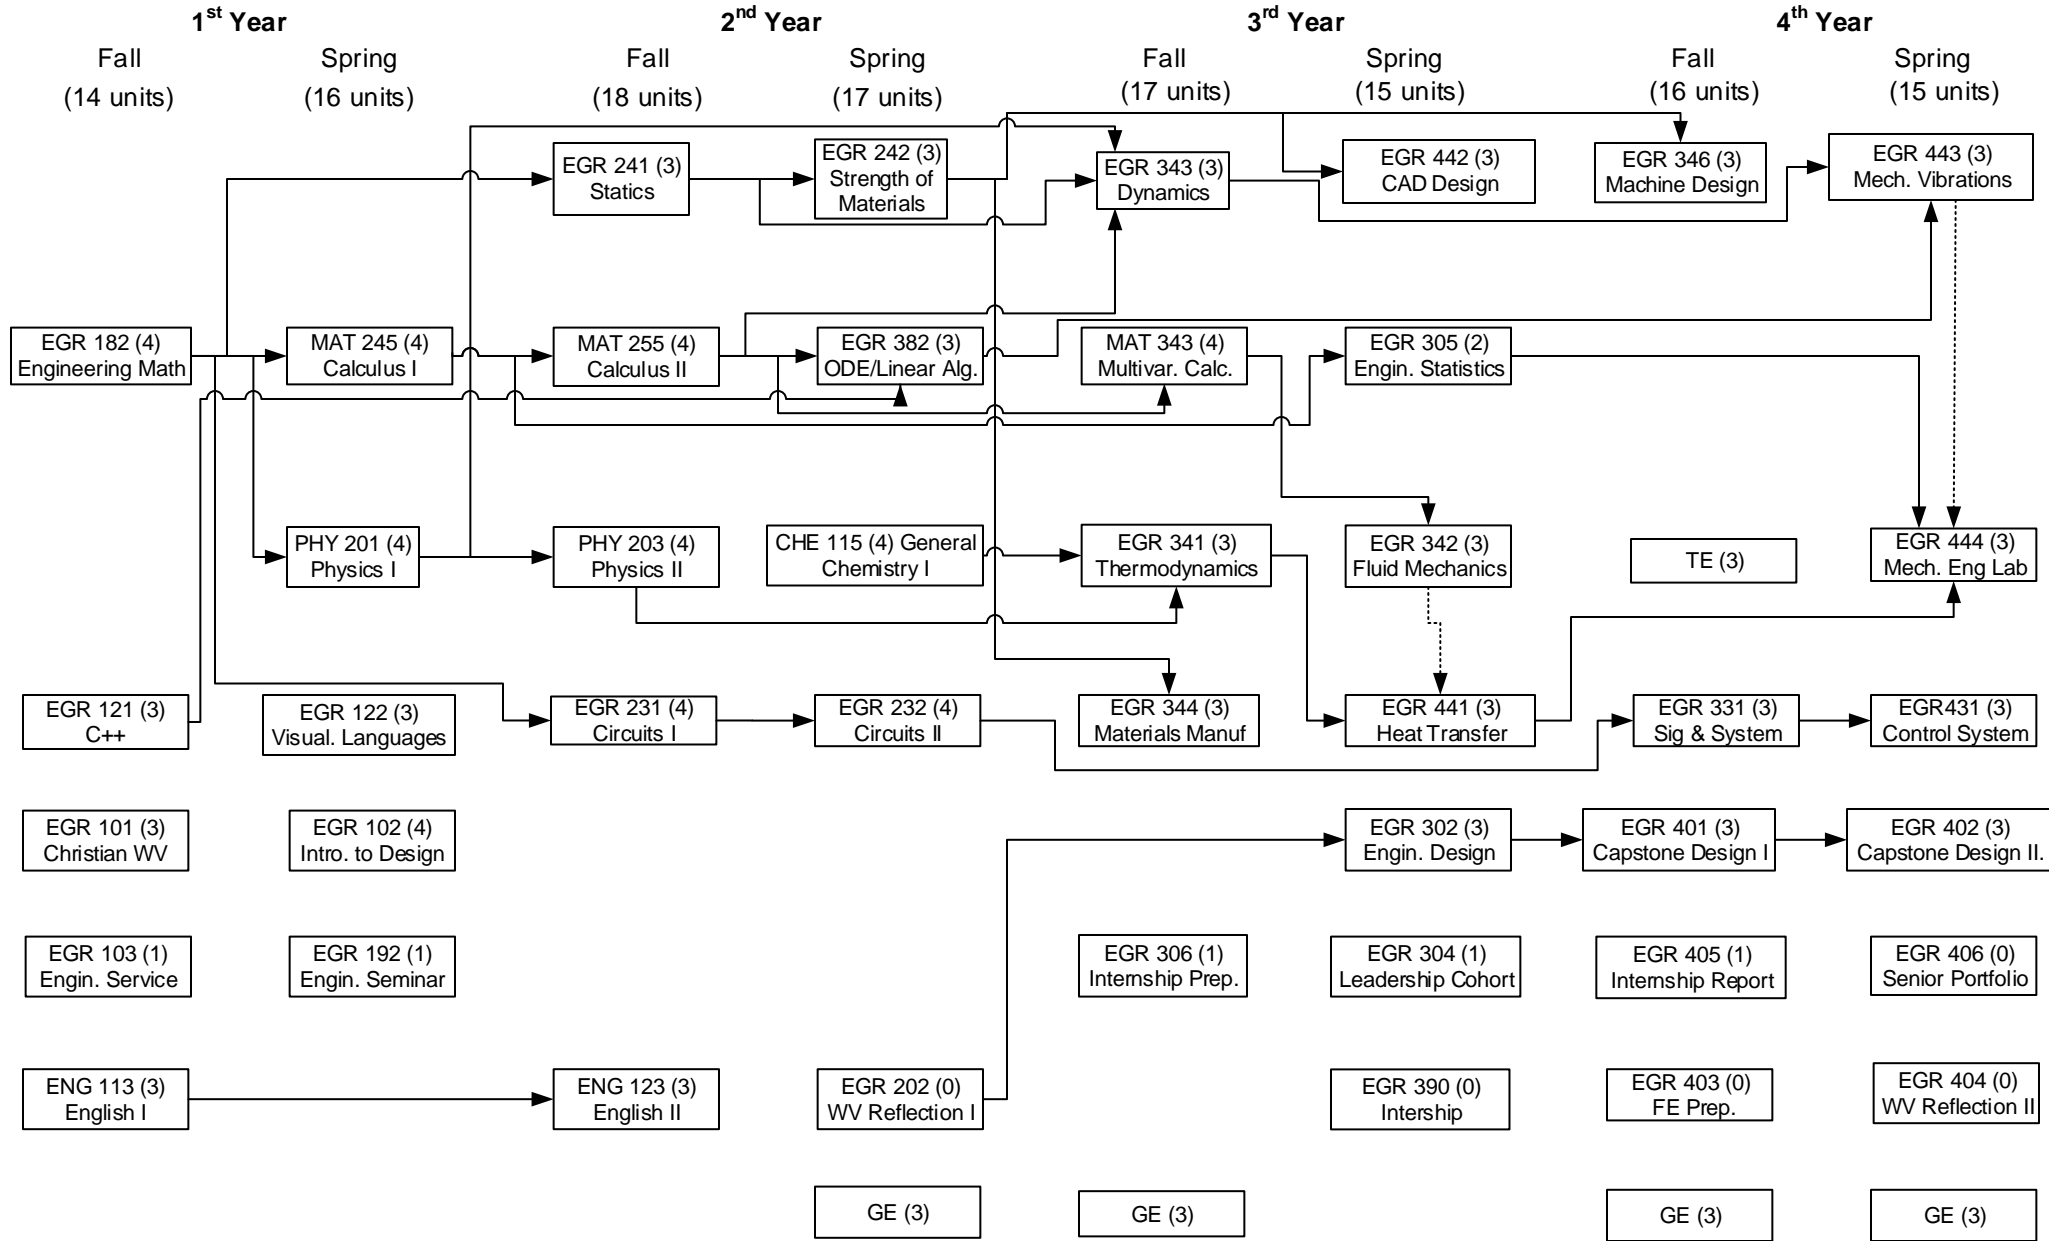

CBU College of Engineering Mechanical Engineering Curriculum Flowchart (Rev. 10, Nov. 2016, New GE)

4 GEs: 2 Christian Studies (CST/ICS), 2 from two of the three categories of History, Political Science, and WLD161.

Cross-Culture Experience plan: _____

Note: if you have room for taking additional courses in a semester, please consider the numerous minors and graduate programs offered at College of Engineering. Please consult with your advisor for detail course planning, prerequisites, and course authorization issues. The list of minors and graduate programs can be found at: <http://www.calbaptist.edu/academics/schools-colleges/college-engineering/programs/>