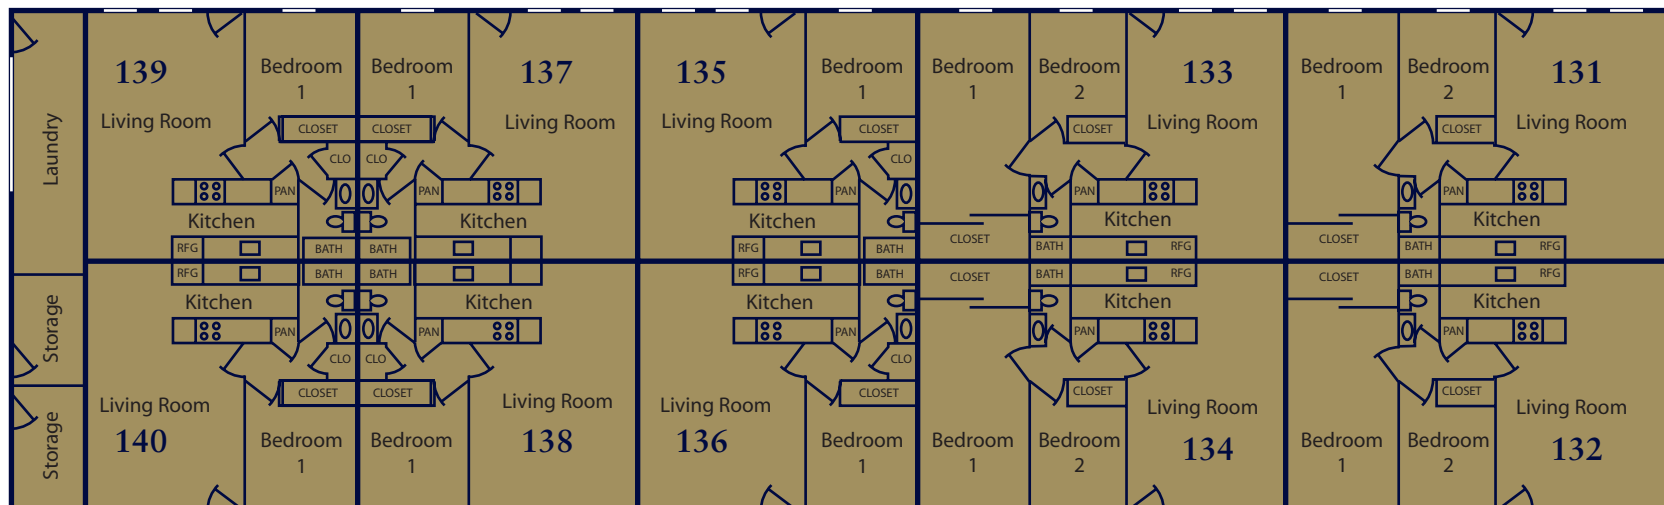

Lancer Arms Apartments 8447 Diana Avenue

Second Floor

First Floor