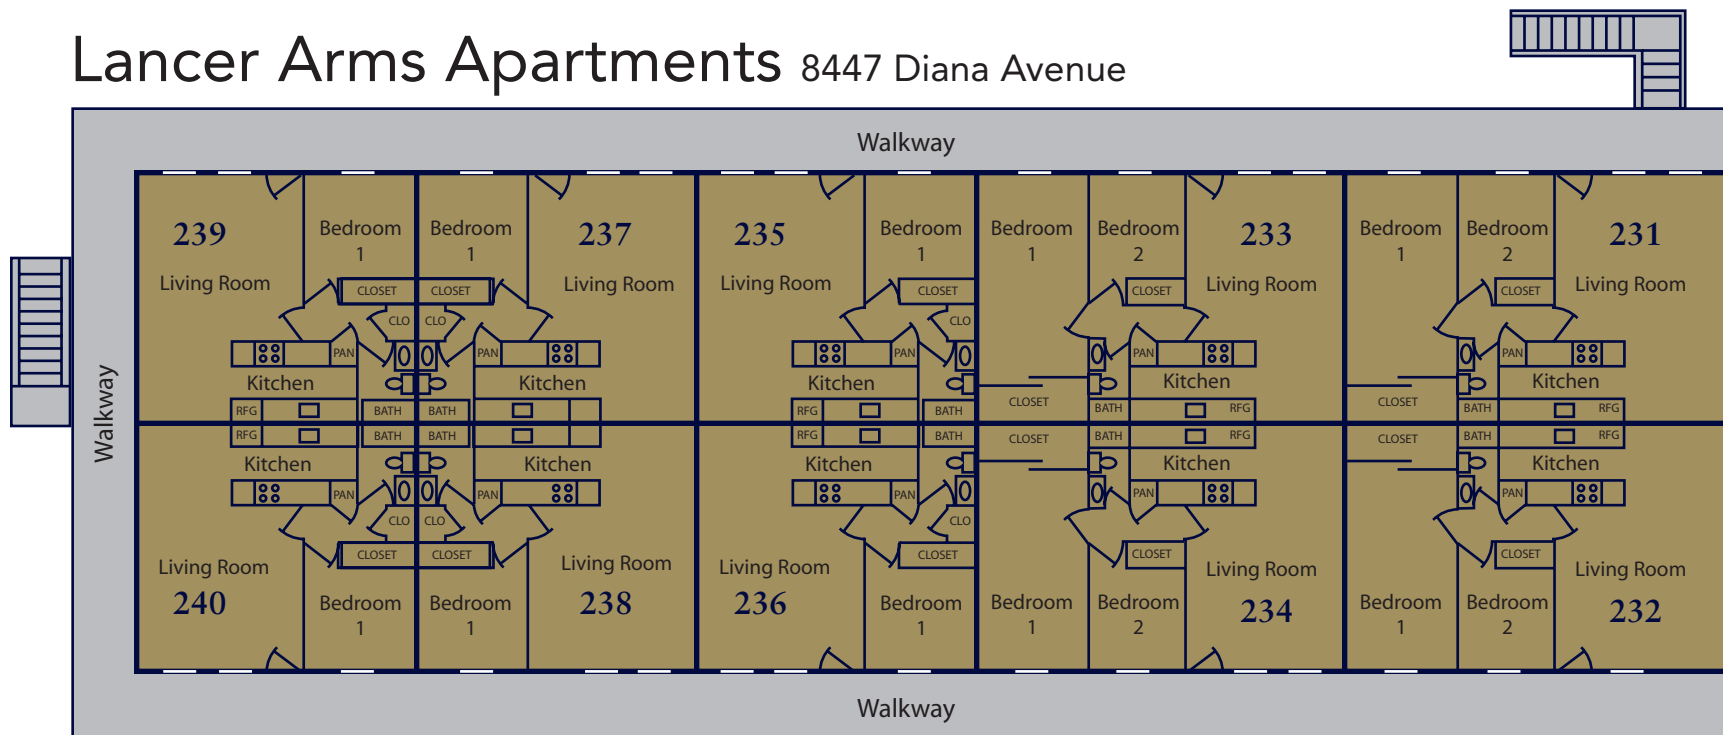

Lancer Arms Apartments 8447 Diana Avenue

Second Floor

First Floor