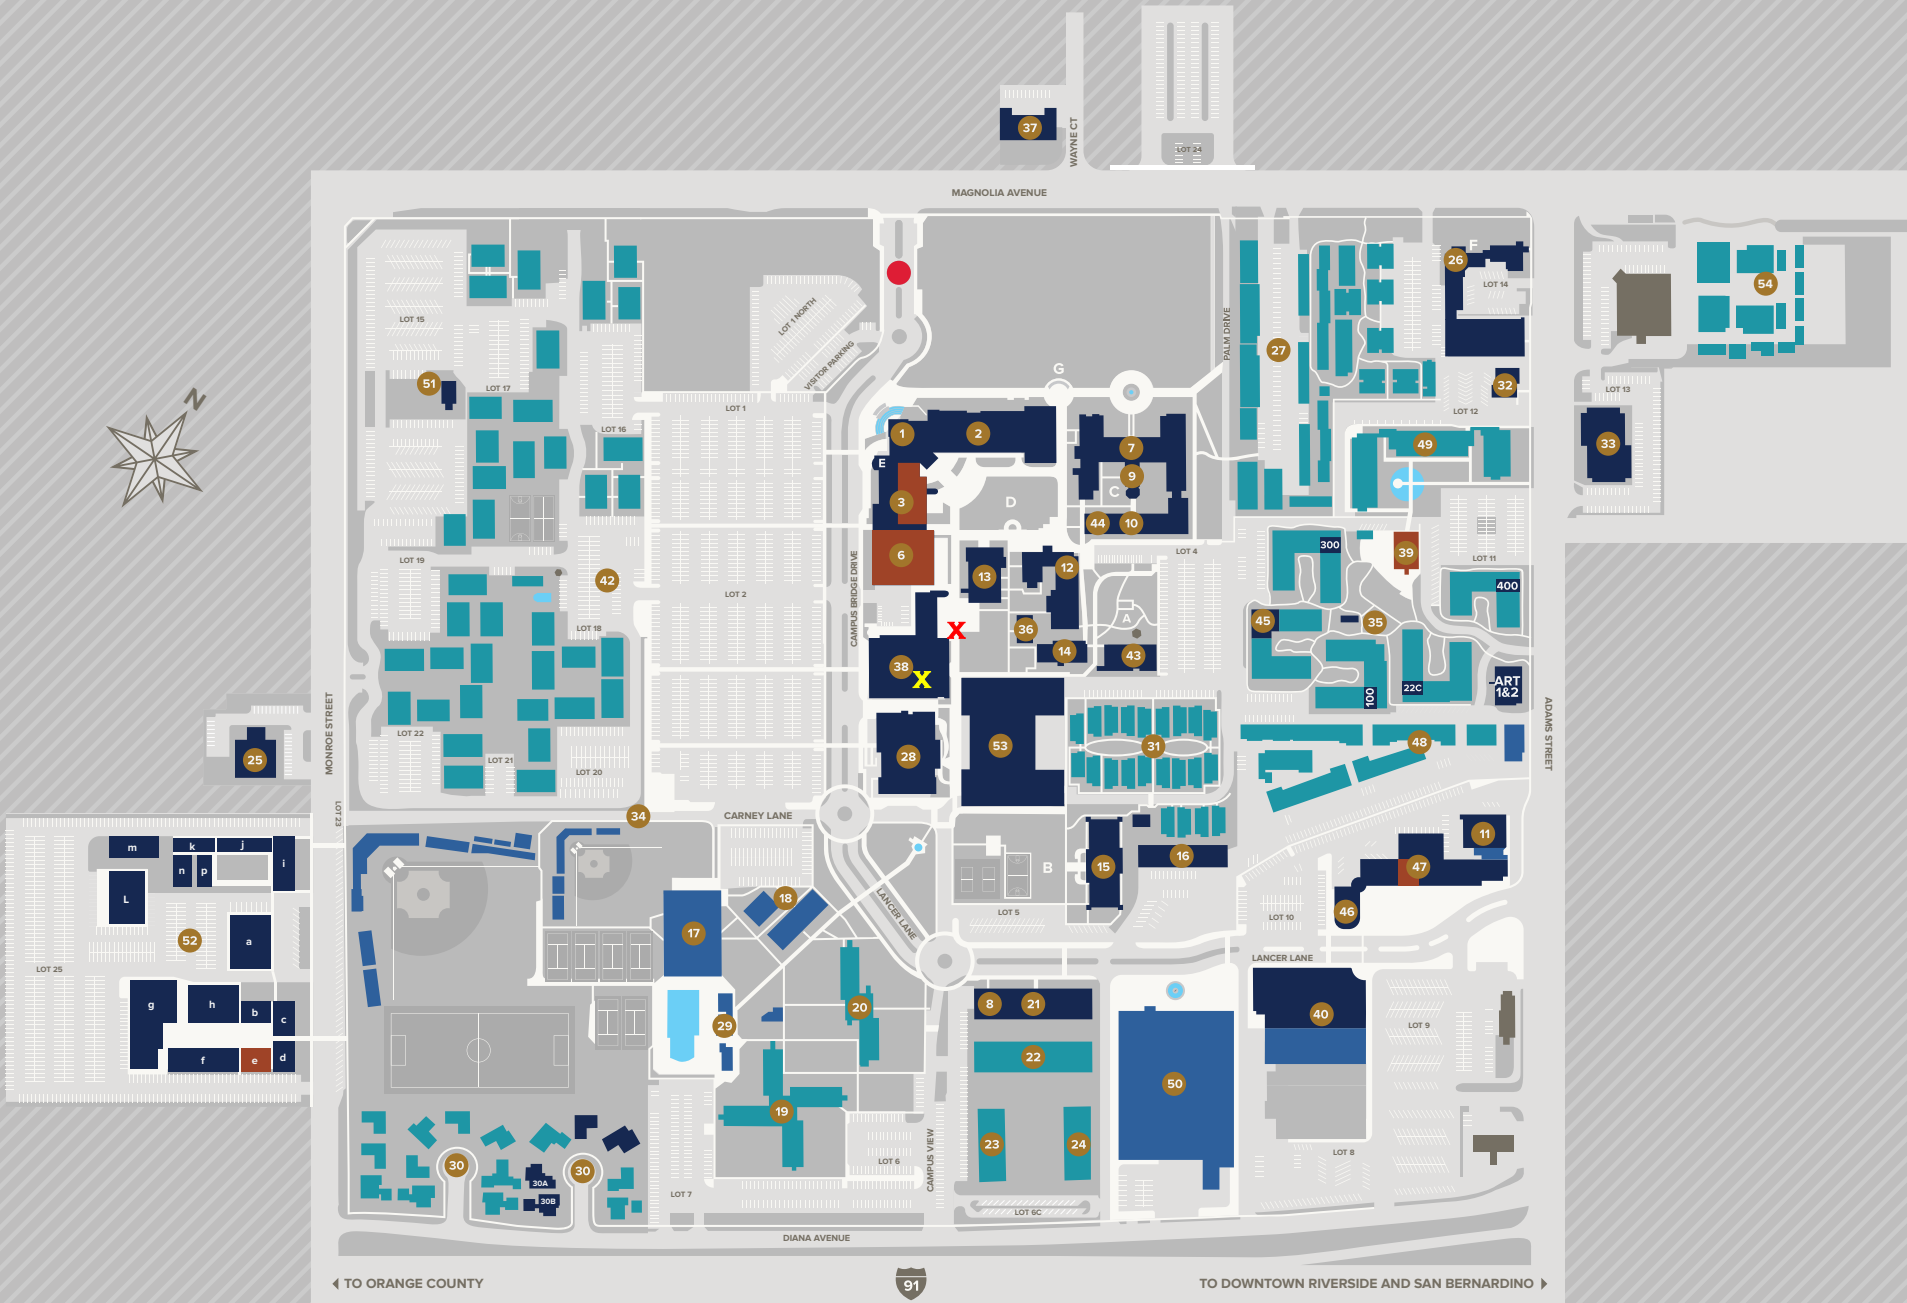

ACADEMIC, ADMINISTRATIVE & SUPPORT SERVICES

Annie Gabriel Library	12
Bourns Engineering Lab	32
Business Building	38
Career Services	
Central Plant	14
Ceramics	43
Conferences and Events	44
Engineering Building	33
Facilities & Planning Services	16
Maintenance & Operations	
Future College of Engineering	53
Hawkins Music Building	28
Hawthorne House	51
Health Science Campus	52
James Building (North) 2-Story	7
James Building (South) 4-Story	10
Lambeth / Nursing Annex	26
Lancer Arms North Offices	21
Global Initiatives	
International Student Services	
Safety Services	8
Student Accounts	
Student Success Services	
Lancer Palms	37
Facilities Administration	
Human Resources	
Lancer Plaza	47
Campus Store	
Community Life	
Leadership & Transitions	
Title IX	
Mail & Shipping Services	11
Marketing and Communication	30B
Mission Hall	15
Multi-Purpose Class Room	36
Print & Copy Services	30A
Spiritual Life	46
Recreation Center	40
Residence Life & Housing Services Office	45
Staples Room	9
Wallace Theatre	13
Welcome Kiosk	●
Wellness Center	25
Counseling Center	
Health Center	
Yeager Center	1
Horn Academic Wing	2
Academic Advising	
Admissions	
Financial Aid	
Johnson Student Services Wing	3
Copenbarger Room	
Office of the Registrar	
University Administration	
University Card Services	

STUDENT HOUSING

College Park Apartments	54
Lancer Arms Apartments	22-24
Simmons Hall	19
Smith Hall	20
The Colony	42
The Cottages	31
The Point	48
The Village	35
Tower Hall	49
University Place Apartments	27
University-Owned Houses	30

ATHLETICS

Aquatic Center	29
Athletic Performance Center	40
Athletic Training	18
Events Center	50
Lancers Outdoor Athletic Complex	34
Van Dyne Gym	17
Wrestling Team Room	11

DINING

Alumni Dining Commons	6
Brisco's	39
Campus Xpress	3
Chick-fil-A	3
El Monte Grill	47
Foodology	52-E
Wanda's	3

COURTYARDS

Addink Plaza	G
Harden Square	A
Knuppe Prayer Chapel	E
Lambeth Prayer Garden	F
Mission Hall Lawn	B
Smith Courtyard	C
Stamps Courtyard	D

California Baptist University

Campus Map

University Directory

General Information	951.689.5771
	800.782.3382
Admissions	951.343.4212
	877.228.8866
Leadership & Transitions	951.552.8100
Campus Store	951.343.4259
Financial Aid	951.343.4236
Safety Services	951.343.4311
Student Accounts	951.343.4371
Public Relations	951.343.4474
Alumni Relations	951.343.4439
Athletics Department	951.343.4318
Counseling Center	951.689.1120
Lost & Found	951.343.4311
Library	951.343.4228
Theatre	951.343.4319

To plan a special event at CBU, including conferences, classes and special events, contact Conferences and Events office at 951.343.4374

California Baptist University

8432 Magnolia Avenue
Riverside, California U.S.A. 92504
calbaptist.edu

Academic, Administrative & Support Services
 Student Housing
 Athletics
 Dining