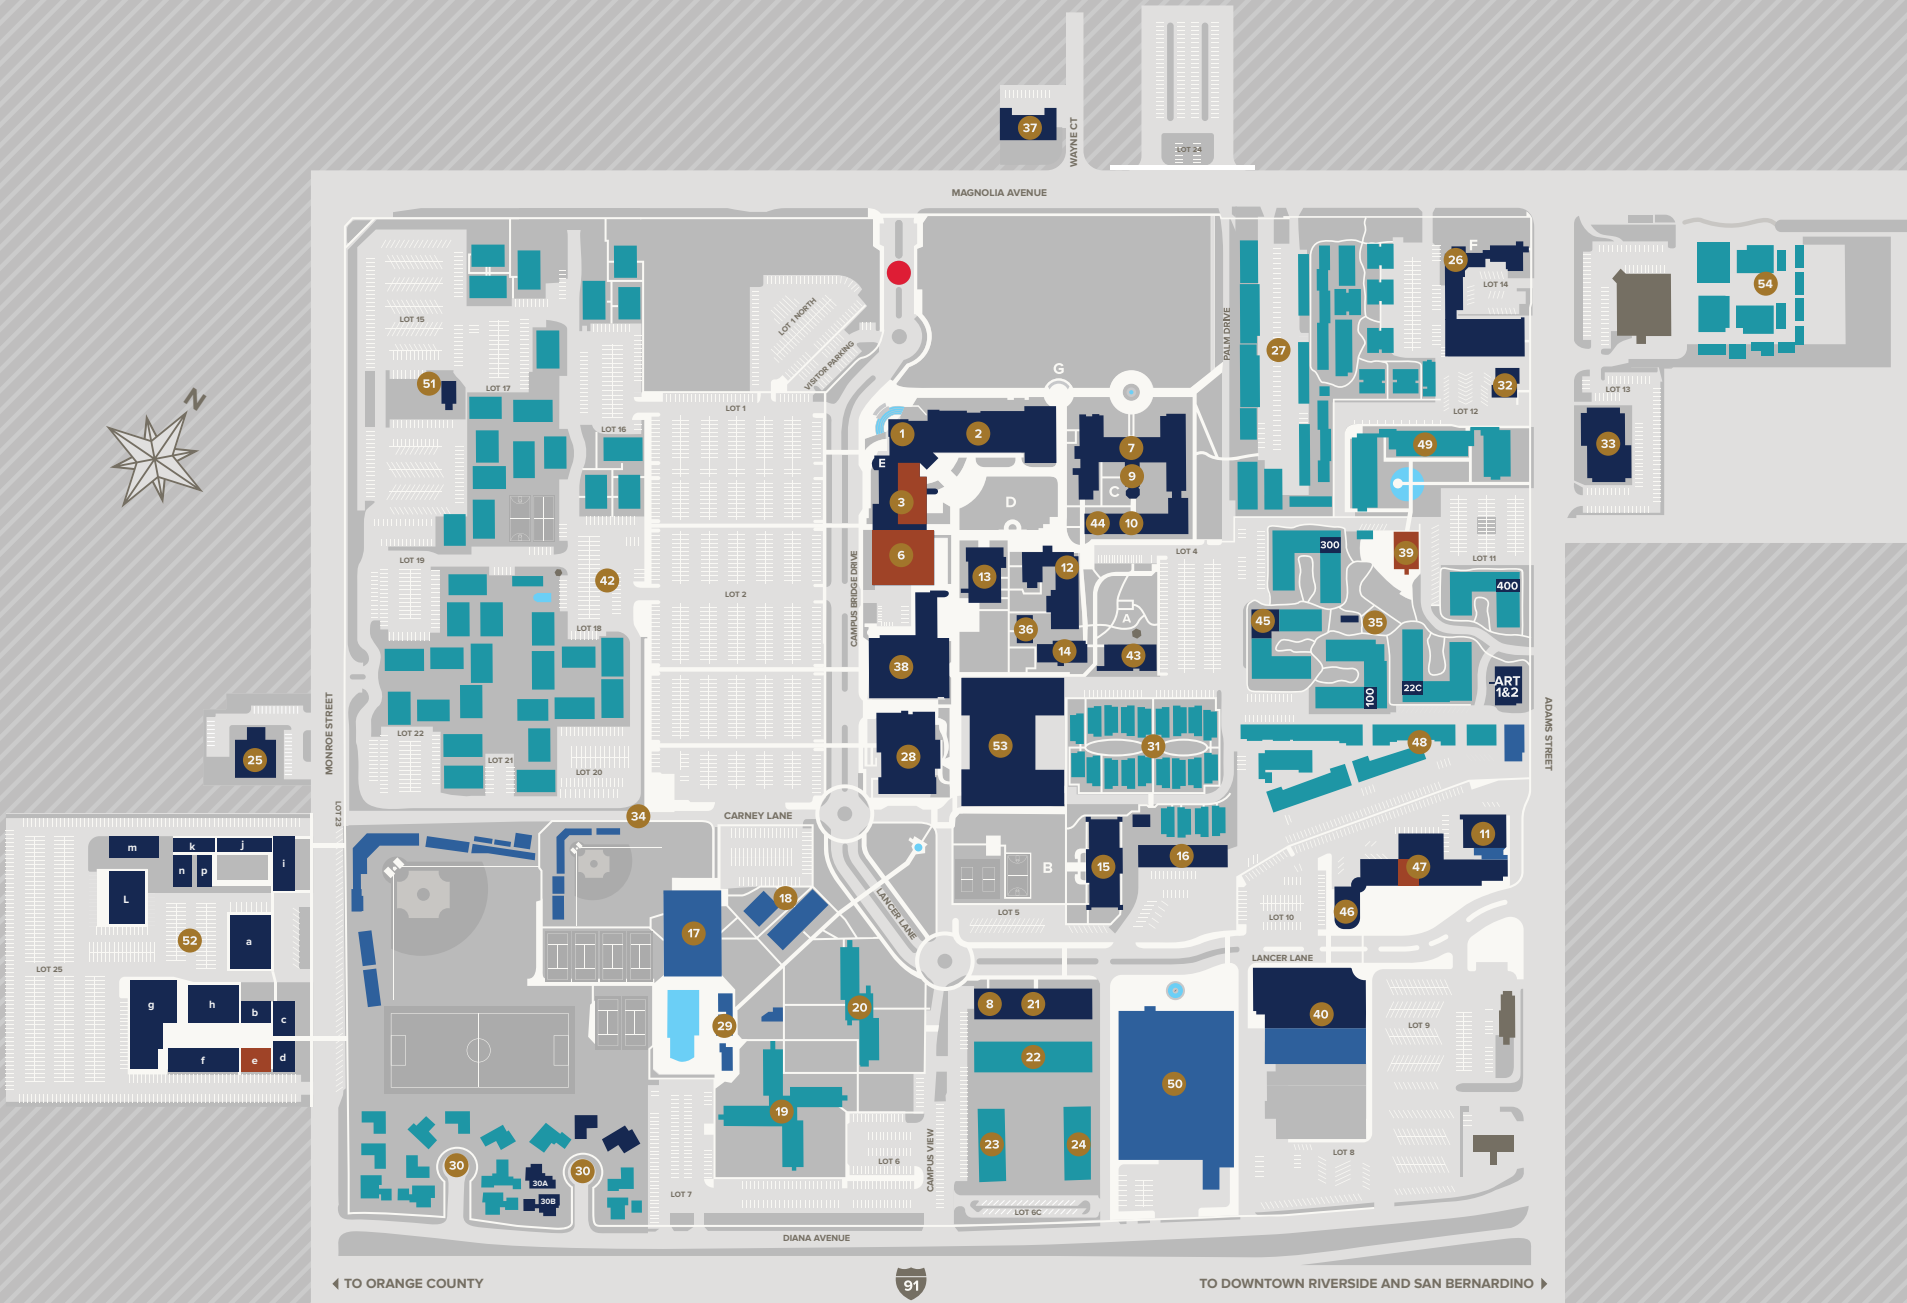

ACADEMIC, ADMINISTRATIVE & SUPPORT SERVICES

Annie Gabriel Library	12
Bourns Engineering Lab	32
Business Building	38
Career Services	
Central Plant	14
Ceramics	43
Conferences and Events	44
Engineering Building	33
Facilities & Planning Services	16
Maintenance & Operations	
Future College of Engineering	53
Hawkins Music Building	28
Hawthorne House	51
Health Science Campus	52
James Building (North) 2-Story	7
James Building (South) 4-Story	10
Lambeth / Nursing Annex	26
Lancer Arms North Offices	21
Global Initiatives	
International Student Services	
Safety Services	8
Student Accounts	
Student Success Services	
Lancer Palms	37
Facilities Administration	
Human Resources	
Lancer Plaza	47
Campus Store	
Community Life	
Leadership & Transitions	
Title IX	
Mail & Shipping Services	11
Marketing and Communication	30B
Mission Hall	15
Multi-Purpose Class Room	36
Print & Copy Services	30A
Spiritual Life	46
Recreation Center	40
Residence Life & Housing Services Office	45
Staples Room	9
Wallace Theatre	13
Welcome Kiosk	●
Wellness Center	25
Counseling Center	
Health Center	
Yeager Center	1
Horn Academic Wing	2
Academic Advising	
Admissions	
Financial Aid	
Johnson Student Services Wing	3
Copenbarger Room	
Office of the Registrar	
University Administration	
University Card Services	

STUDENT HOUSING

College Park Apartments	54
Lancer Arms Apartments	22-24
Simmons Hall	19
Smith Hall	20
The Colony	42
The Cottages	31
The Point	48
The Village	35
Tower Hall	49
University Place Apartments	27
University-Owned Houses	30

ATHLETICS

Aquatic Center	29
Athletic Performance Center	40
Athletic Training	18
Events Center	50
Lancers Outdoor Athletic Complex	34
Van Dyne Gym	17
Wrestling Team Room	11

DINING

Alumni Dining Commons	6
Brisco's	39
Campus Xpress	3
Chick-fil-A	3
El Monte Grill	47
Foodology	52-E
Wanda's	3

COURTYARDS

Addink Plaza	G
Harden Square	A
Knuppe Prayer Chapel	E
Lambeth Prayer Garden	F
Mission Hall Lawn	B
Smith Courtyard	C
Stamps Courtyard	D

California Baptist University

Campus Map

University Directory

General Information	951.689.5771
	800.782.3382
Admissions	951.343.4212
	877.228.8866
Leadership & Transitions	951.552.8100
Campus Store	951.343.4259
Financial Aid	951.343.4236
Safety Services	951.343.4311
Student Accounts	951.343.4371
Public Relations	951.343.4474
Alumni Relations	951.343.4439
Athletics Department	951.343.4318
Counseling Center	951.689.1120
Lost & Found	951.343.4311
Library	951.343.4228
Theatre	951.343.4319

To plan a special event at CBU, including conferences, classes and special events, contact Conferences and Events office at 951.343.4374

California Baptist University

8432 Magnolia Avenue
Riverside, California U.S.A. 92504
calbaptist.edu

- Academic, Administrative & Support Services
- Student Housing
- Athletics
- Dining