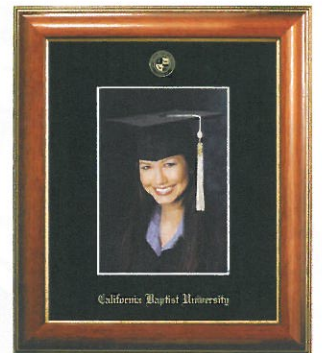

CALIFORNIA BAPTIST UNIVERSITY

Classic Ebony with Gold Trim

Classic Mahogany with Gold Trim Photo Frame

Classic Walnut with Gold Trim Photo Frame

Classic Mahogany with Gold Trim

Double Classic Walnut with Gold Trim

Legacy Black-Cherry

Double Classic Mahogany with Gold Trim

Classic Mahogany with Gold Trim and Tassel

Legacy

Black-Cherry

Classic

Mahogany Gold Trim

Mahogany