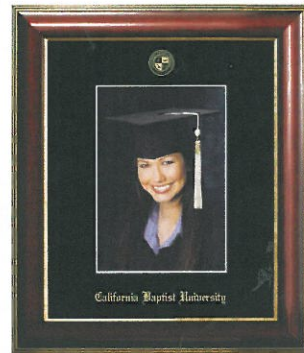

CALIFORNIA BAPTIST UNIVERSITY

Classic Ebony with Gold Trim

Classic Mahogany with Gold Trim Photo Frame

Classic Walnut with Gold Trim Photo Frame

Classic Mahogany with Gold Trim

Double Classic Walnut with Gold Trim

Legacy Black-Cherry

Double Classic Mahogany with Gold Trim

Classic Mahogany with Gold Trim and Tassel

Legacy

Black-Cherry

Classic

Mahogany Gold Trim

Mahogany