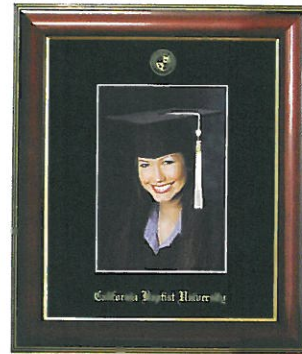

CALIFORNIA BAPTIST UNIVERSITY

Classic Ebony with Gold Trim

Classic Mahogany with Gold Trim
Photo Frame

Classic Walnut with Gold Trim
Photo Frame

Classic Mahogany with Gold Trim

Double Classic Walnut with
Gold Trim

Legacy
Black-Cherry

Double Classic Mahogany with
Gold Trim

Classic Mahogany with Gold Trim
and Tassel

Legacy

Black-Cherry

Classic

Mahogany
Gold Trim

Mahogany

*PRESERVATION AND PROTECTION

Acid-free, premium quality matboard and an acid-free mount board provide protection from long-term discoloration and deterioration.

*EASY ACCESS AND FRAMING

The frame allows your diploma to be removed and replaced at any time with ease. Mounting takes only minutes with the enclosed simple-to-follow instructions.