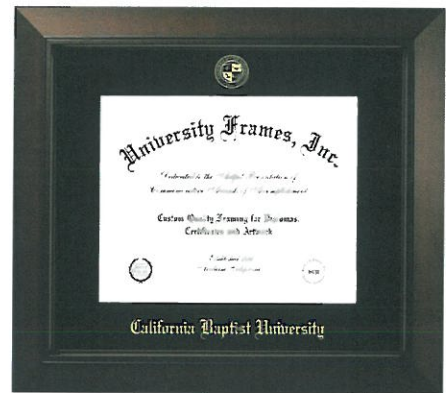

CALIFORNIA BAPTIST UNIVERSITY

Classic Ebony with Gold Trim

Classic Mahogany with Gold Trim
Photo Frame

Classic Walnut with Gold Trim
Photo Frame

Classic Mahogany with Gold Trim

Double Classic Walnut with
Gold Trim

*PRESERVATION AND PROTECTION

Acid-free, premium quality matboard and an acid-free mount board provide protection from long-term discoloration and deterioration.

*EASY ACCESS AND FRAMING

The frame allows your diploma to be removed and replaced at any time with ease. Mounting takes only minutes with the enclosed simple-to-follow instructions.