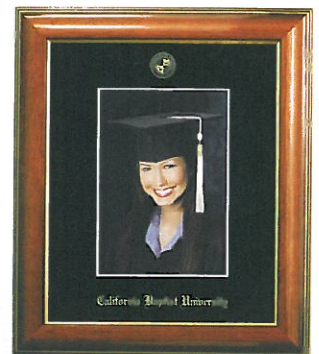

CALIFORNIA BAPTIST UNIVERSITY

Classic Ebony with Gold Trim

Classic Mahogany with Gold Trim
Photo Frame

Classic Walnut with Gold Trim
Photo Frame

Classic Mahogany with Gold Trim

Double Classic Walnut with
Gold Trim

Legacy
Black-Cherry

Double Classic Mahogany with
Gold Trim

Classic Mahogany with Gold Trim
and Tassel

Legacy

Black-Cherry

Classic

Mahogany
Gold Trim

Mahogany

*PRESERVATION AND PROTECTION

Acid-free, premium quality matboard and an acid-free mount board provide protection from long-term discoloration and deterioration.

*EASY ACCESS AND FRAMING

The frame allows your diploma to be removed and replaced at any time with ease. Mounting takes only minutes with the enclosed simple-to-follow instructions.